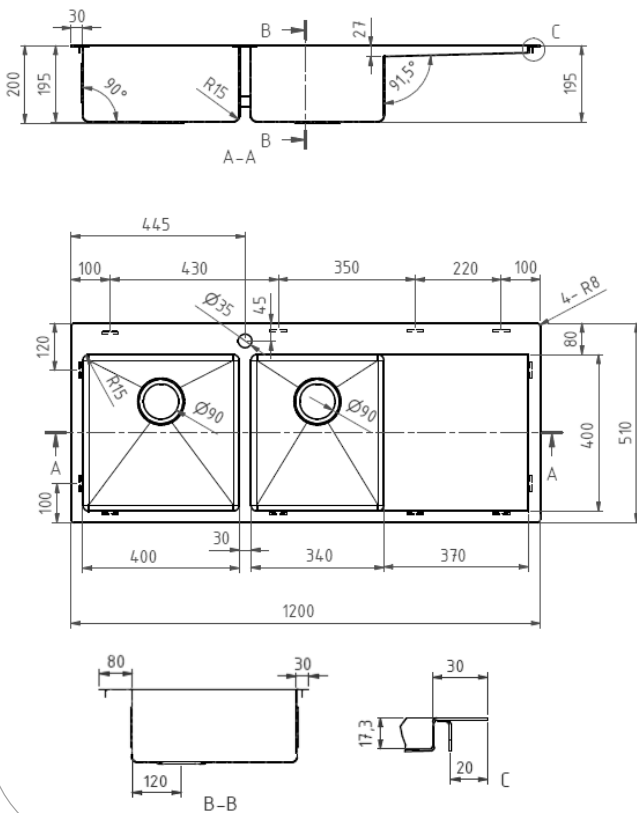

Innova Top Mount Double Bowl Sink with Drainer

1.2mm SS304 Stainless Steel

1 Taphole

Wastes Included

Product Codes:

SR-12051-L (LH Bowls RH Drainer)

SR-12051-R (RH Bowls LH Drainer)

Satin Finish

SR-12051-L

SR-12051-R